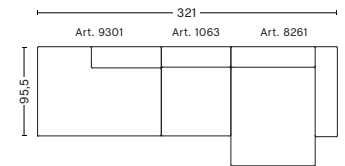

**3 SEATER COMB. 4
RIGHT ARMREST**

W321 x D95,5/127,5 x H40/67 cm

FABRIC GROUPS 1 / Surface by HAY, Remix, Linara, Mode 2 / Steelcut, Steelcut Trio, Melange Nap, Lola, Olavi by HAY, Flamiber, Fairway 3 / Divina, Divina Melange, Divina MD, Fiord, Ruskin, Roden, Bolgheri, DOT 1682 4 / Hallingdal, Canvas, Lila, Harald, Compound 5 / Coda, Sierra, California, Balder 6 / Silk

HAY