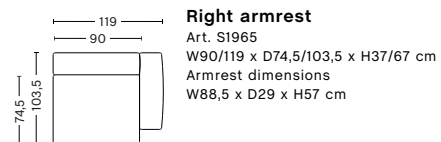

**MAGS SOFT LOW ARMREST
WIDE MODULE**

FABRIC GROUPS 1 / Linara, Mode 2 / Steelcut, Steelcut Trio, Melange Nap, Lola, Olavi by HAY, Flamiber, Fairway 3 / Divina, Divina Melange, Divina MD, Fiord, Ruskin, Roden, Bolgheri, DOT 1682 4 / Hallingdal, Lila, Compound 5 / Coda, Sierra, California, Balder 6 / Silk

HAY