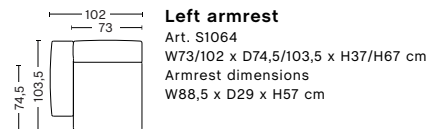

- MAGS SOFT LOW SOFA, MODULE OVERVIEW -

**MAGS SOFT LOW ARMREST
NARROW MODULE**