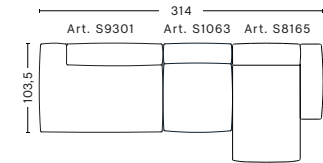

W256,5 x D103,5/135,5 x H37/67 cm

FABRIC GROUPS 1 / Linara, Mode 2 / Steelcut, Steelcut Trio, Melange Nap, Lola, Olavi by HAY, Flamiber, Fairway 3 / Divina, Divina Melange, Divina MD, Fiord, Ruskin, Roden, Bolgheri, DOT 1682 4 / Hallingdal, Lila, Compound 5 / Coda, Sierra, California, Balder 6 / Silk

HAY

- MAGS SOFT LOW SOFA, COMBINATIONS / 3 SEATER -

**3 SEATER COMB. 1
LOW ARMREST**

W278,5 x D103,5 x H37/67 cm

**3 SEATER COMB. 3
LEFT LOW ARMREST**

W314 x D103,5/135,5 x H37/67 cm

**3 SEATER COMB. 3
RIGHT LOW ARMREST**

W314 x D103,5/135,5 x H37/67 cm

**3 SEATER COMB. 4
LEFT LOW ARMREST**

W331 x D103,5/135,5 x H37/67 cm

**3 SEATER COMB. 4
RIGHT LOW ARMREST**

W331 x D103,5/135,5 x H37/67 cm

**3 SEATER COMB. 5
LEFT LOW ARMREST**

W348 x D103,5/135,5 x H37/67 cm

**3 SEATER COMB. 5
RIGHT LOW ARMREST**

W348 x D103,5/135,5 x H37/67 cm

FABRIC GROUPS 1 / Linara, Mode 2 / Steelcut, Steelcut Trio, Melange Nap, Lola, Olavi by HAY, Flamiber, Fairway 3 / Divina, Divina Melange, Divina MD, Fiord, Ruskin, Roden, Bolgheri, DOT 1682 4 / Hallingdal, Lila, Compound 5 / Coda, Sierra, California, Balder 6 / Silk