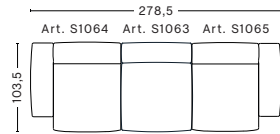

- MAGS SOFT LOW SOFA, COMBINATIONS / 3 SEATER -

**3 SEATER COMB. 1
LOW ARMREST**

W278,5 x D103,5 x H37/67 cm