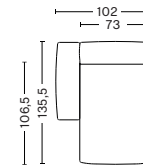

HAY

**MAGS SOFT
CORNER MODULE**

Left corner
Art. S1862
W69/98 x D69/98 x H37/67 cm

Right corner
Art. S1861
W69/98 x D69/98 x H37/67 cm

**MAGS SOFT
LOUNGE MODULE**

Left backrest
Art. S9302
W137,5 x D74,5/103,5 x H37/67 cm

Right backrest
Art. S9301
W137,5 x D74,5/103,5 x H37/67 cm

**MAGS SOFT LOW ARMREST
NARROW CHAISE LONGUE
MODULE SHORT**

Left armrest*
Art. S8164
W73/102 x D106,5/135,5 x H37/67 cm
Armrest dimensions
W88,5 x D29 x H57 cm

Right armrest*
Art. S8165
W73/102 x D106,5/135,5 x H37/67 cm
Armrest dimensions
W88,5 x D29 x H57 cm

*Please contact our sales department if connecting two chaise longue modules

FABRIC GROUPS 1 / Linara, Mode 2 / Steelcut, Steelcut Trio, Melange Nap, Lola, Olavi by HAY, Flamiber, Fairway 3 / Divina, Divina Melange, Divina MD, Fiord, Ruskin, Roden, Bolgheri, DOT 1682 4 / Hallingdal, Lila, Compound 5 / Coda, Sierra, California, Balder 6 / Silk

**MAGS SOFT LOW ARMREST
CHAISE LONGUE WIDE
MODULE LONG**

Left armrest*
Art. S7264
W93/122 x D124/153 x H37/67 cm
Armrest dimensions
W88,5 x D29 x H57 cm

Right armrest*
Art. S7265
W93/122 x D124/153 x H37/67 cm
Armrest dimensions
W88,5 x D29 x H57 cm