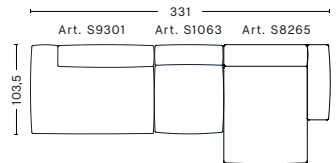

**3 SEATER COMB. 4
RIGHT LOW ARMREST**

W331 x D103,5/135,5 x H37/67 cm