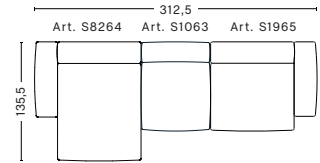

W348 x D103,5/135,5 x H37/67 cm

**3 SEATER COMB. 5
RIGHT LOW ARMREST**

W348 x D103,5/135,5 x H37/67 cm

FABRIC GROUPS 1 / Linara, Mode 2 / Steelcut, Steelcut Trio, Melange Nap, Lola, Olavi by HAY, Flamiber, Fairway 3 / Divina, Divina Melange, Divina MD, Fiord, Ruskin, Roden, Bolgheri, DOT 1682 4 / Hallingdal, Lila, Compound 5 / Coda, Sierra, California, Balder 6 / Silk

HAY

- MAGS SOFT LOW SOFA, COMBINATIONS / 3 SEATER -

**3 SEATER COMB. 9
LEFT LOW ARMREST**

W278,5 x D103,5/135,5 x H37/67 cm

**3 SEATER COMB. 9
RIGHT LOW ARMREST**

W278,5 x D103,5/135,5 x H37/67 cm

**3 SEATER COMB. 10
LEFT LOW ARMREST**