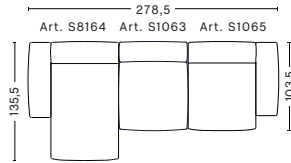

- MAGS SOFT LOW SOFA, COMBINATIONS / 3 SEATER -

**3 SEATER COMB. 9
LEFT LOW ARMREST**

W278,5 x D103,5/135,5 x H37/67 cm