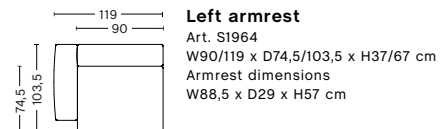

**MAGS SOFT LOW ARMREST
WIDE MODULE**

FABRIC GROUPS 1 / Linara, Mode 2 / Steelcut, Steelcut Trio, Melange Nap, Lola, Olavi by HAY, Flamiber, Fairway 3 / Divina, Divina Melange, Divina MD, Fiord, Ruskin, Roden, Bolgheri, DOT 1682 4 / Hallingdal, Lila, Compound 5 / Coda, Sierra, California, Balder 6 / Silk

HAY