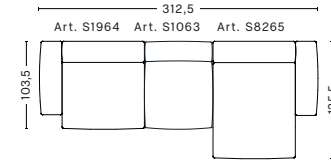

**3 SEATER COMB. 10
RIGHT LOW ARMREST**

W312,5 x D103,5/135,5 x H37/67 cm