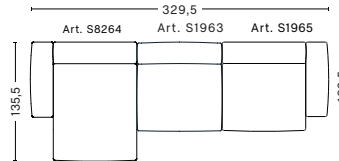

**3 SEATER COMB. 11
LEFT LOW ARMREST**

W329,5 x D103,5/135,5 x H37/67 cm