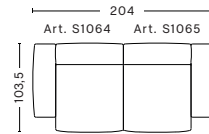

- MAGS SOFT LOW SOFA, COMBINATIONS / 2 & 2,5 SEATER -

**2 SEATER COMB. 1
LOW ARMREST**

W204 x D103,5 x H37/67 cm