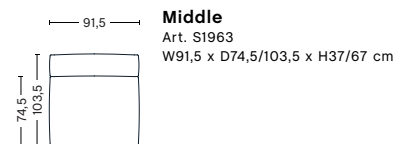

**MAGS SOFT LOW ARMREST
WIDE MODULE**

FABRIC GROUPS 1 / Linara, Mode 2 / Steelcut, Steelcut Trio, Melange Nap, Lola, Olavi by HAY, Flamiber, Fairway 3 / Divina, Divina Melange, Divina MD, Fiord, Ruskin, Roden, Bolgheri, DOT 1682 4 / Hallingdal, Lila, Compound 5 / Coda, Sierra, California, Balder 6 / Silk

HAY