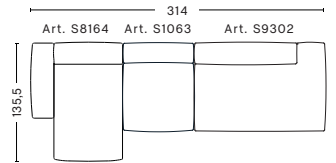

W256,5 x D103,5/135,5 x H37/67 cm

FABRIC GROUPS 1 / Linara, Mode 2 / Steelcut, Steelcut Trio, Melange Nap, Lola, Olavi by HAY, Flamiber, Fairway 3 / Divina, Divina Melange, Divina MD, Fiord, Ruskin, Roden, Bolgheri, DOT 1682 4 / Hallingdal, Lila, Compound 5 / Coda, Sierra, California, Balder 6 / Silk

HAY

- MAGS SOFT LOW SOFA, COMBINATIONS / 3 SEATER -

**3 SEATER COMB. 1
LOW ARMREST**

W278,5 x D103,5 x H37/67 cm

**3 SEATER COMB. 3
LEFT LOW ARMREST**

W314 x D103,5/135,5 x H37/67 cm

**3 SEATER COMB. 3
RIGHT LOW ARMREST**

W314 x D103,5/135,5 x H37/67 cm

**3 SEATER COMB. 4
LEFT LOW ARMREST**

W331 x D103,5/135,5 x H37/67 cm

**3 SEATER COMB. 4
RIGHT LOW ARMREST**

W331 x D103,5/135,5 x H37/67 cm

**3 SEATER COMB. 5
LEFT LOW ARMREST**

W348 x D103,5/135,5 x H37/67 cm

**3 SEATER COMB. 5
RIGHT LOW ARMREST**

W348 x D103,5/135,5 x H37/67 cm

FABRIC GROUPS 1 / Linara, Mode 2 / Steelcut, Steelcut Trio, Melange Nap, Lola, Olavi by HAY, Flamiber, Fairway 3 / Divina, Divina Melange, Divina MD, Fiord, Ruskin, Roden, Bolgheri, DOT 1682 4 / Hallingdal, Lila, Compound 5 / Coda, Sierra, California, Balder 6 / Silk